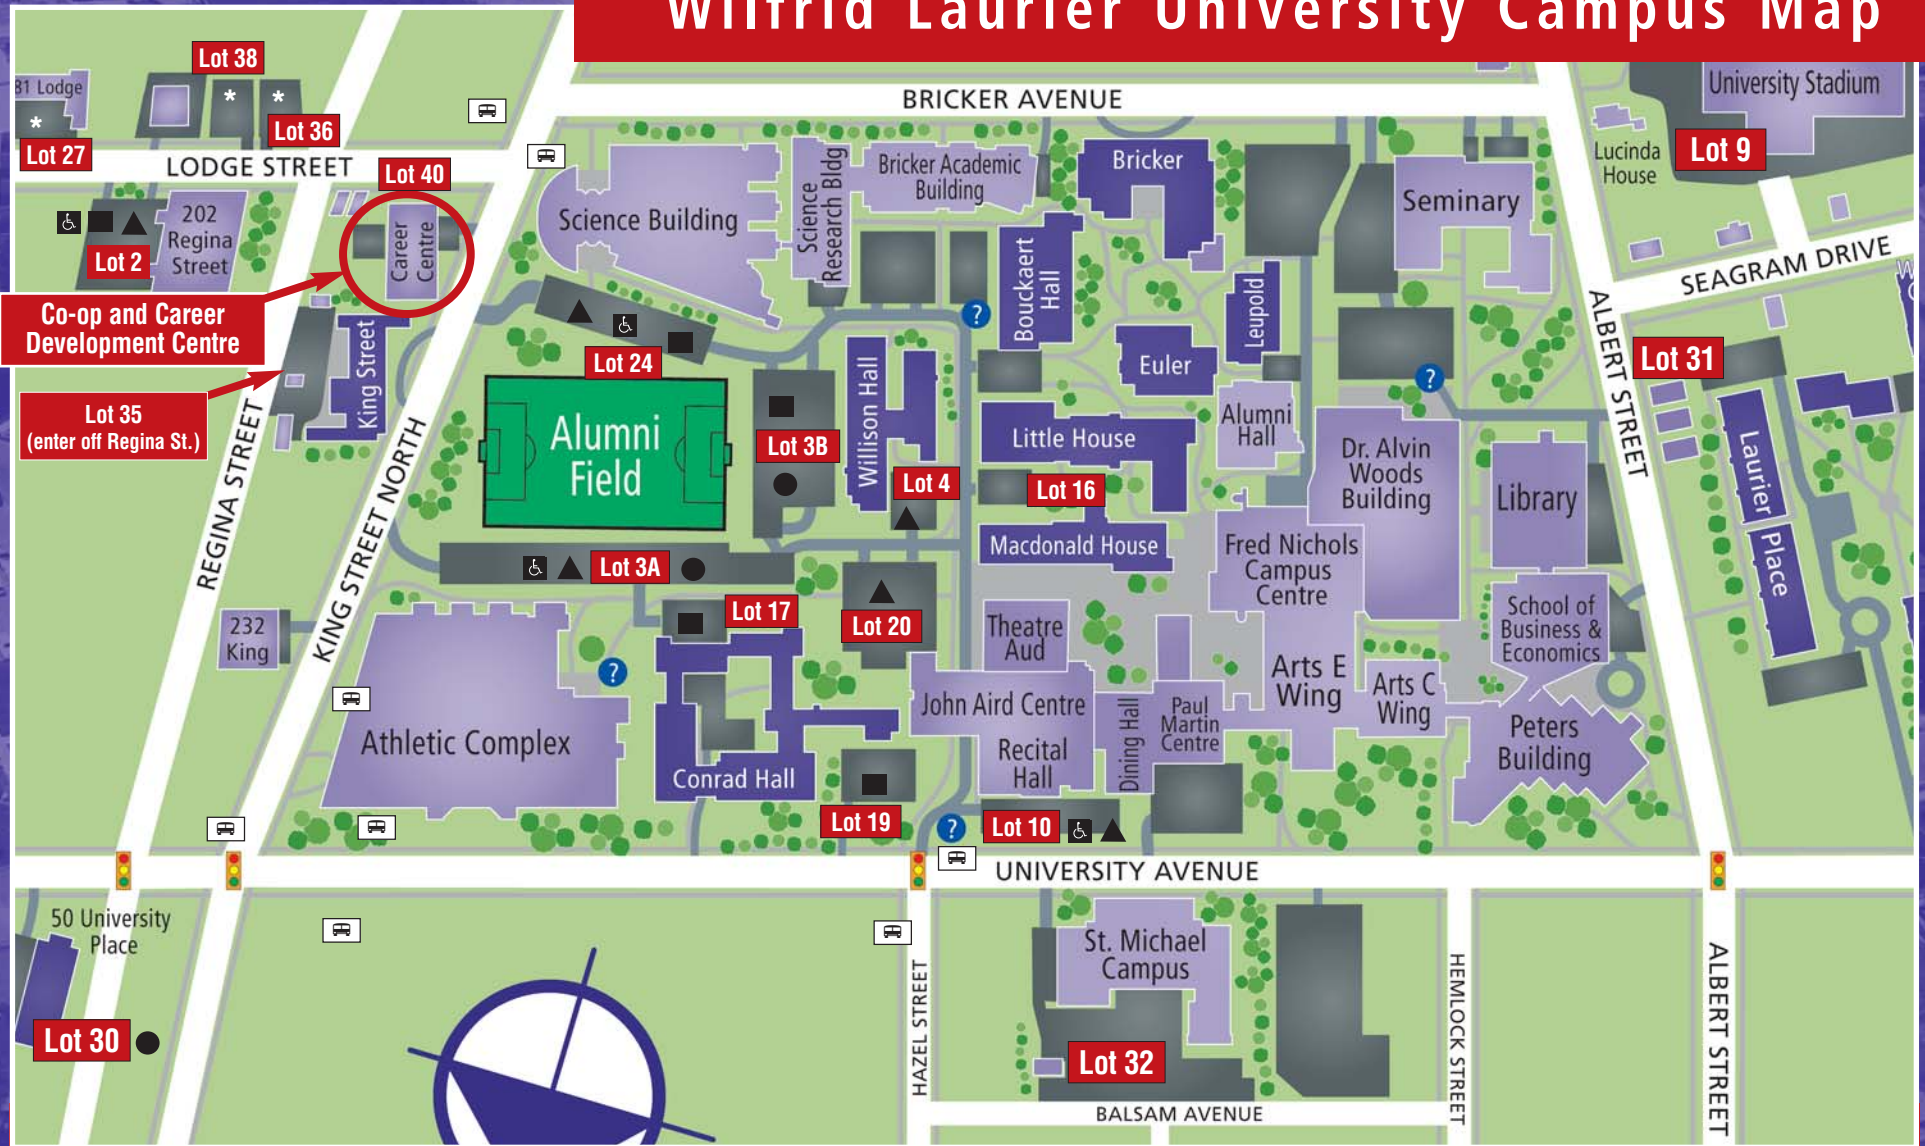

# Wilfrid Laurier University Campus Map

Obtain a Visitor Parking Permit from the Co-op and Career Development Centre Office and place the permit **FACE UP** and **CLEARLY VISIBLE ON VEHICLE DASH**. The permit is valid in all parking lots except paid parking, reserved spaces, and lots reserved for BLUE or ORANGE residence student permits. **Contravening these instructions may result in a ticket and/or tow.**

- Faculty and Staff Parking
- Student Parking
- ▲ Metered Parking/Pay & Display
- ♿ Special Needs Parking
- 🚌 Bus Stop
- Area Under Construction (parking not available)